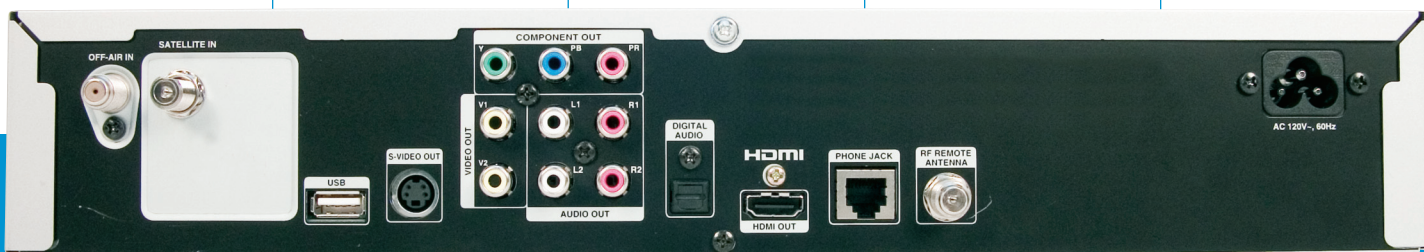

The DIRECTV® HD Receiver

Delivers 100% digital-quality picture and sound – on every channel!

CHANNEL BANNER

Each time you tune to a channel, this handy banner appears across the top of the screen with information on the channel and show you're watching.

ON SCREEN GUIDE

Explore all the DIRECTV entertainment available along with descriptions of most programs, plus see what's coming up.

CALLER ID

Check out a list of phone calls right on your TV screen with Caller ID service from your local phone company.*

PARENTAL CONTROLS

Restrict your children's viewing habits, pay per view spending, ratings limits, viewing hours and more with a click of your remote.

FIND BY

Locate a particular program, movie or sports event — even shows starring a favorite actor in a snap with this convenient feature.

GENERAL

Product	Model	H20
	Brand	DIRECTV
	Name	DIRECTV® HD Receiver
Warranty	Limited 90 day (See User's Guide)	
IRD	Width	14.5"
	Height	2.75"
	Depth	12"
	Weight	6 lbs.
Carton	Width	20"
	Height	5.75"
	Depth	12"
	Weight	9 lbs.
Tuners	Satellite	1
	ATSC	1

BACK PANEL / JACKS

Video Outputs	HDMI	1
	Component (YPrPb)	1
	S-Video	1
	Composite (RCA Type)	2
Audio Outputs	Digital Optical	1
	Stereo (L/R, RCA)	2
Other Connection	Phone, USB (For Future Use)	
	BOX CONTENTS	
Cables	A/V (RCA)	Yes
	S-Video	Yes
Other	Component (YPrPb)	Yes
	Phone	Yes
RF Remote Antenna	Yes	
Access Card	Yes	
Power	Yes	
B-band converter	Yes	

Remote	Model	RC24
	IR and RF Capable	Yes
	4 Position Switch	DIRECTV Receiver, TV, AV1, AV2
Programmable to	DIRECTV, TV, STB, DVD, VCR, Stereo	
Battery Type	2 AA	
Battery Included	Yes	
Number of Keys	45	

OTHER FEATURES

- Simultaneous SD/HD Outputs
- Advanced Program Guide® (Up to 7 Days)
- Caller ID
- Dolby® Digital
- Picture in Guide
- Parental Controls
- Autotune
- Find by Title, Person and Keyword
- Custom Favorite Channel Lists
- MPEG-4 AV Capable

To access DIRECTV HD programming, a Triple LNB Multi-Satellite Dish, a DIRECTV HD Receiver and HD television equipment are required.

*To use this feature you must have your receiver directly plugged into a telephone outlet (not a wireless phone jack) and must subscribe to Caller ID or similar caller identification service from your phone company. *In cities where local off-air HD programs are available; reception may vary based on geographic location. Programs not delivered in HD in all markets. Manufactured under license from Dolby Laboratories. Dolby and the double-D symbol are registered trademarks of Dolby Laboratories. ©2005 DIRECTV, Inc. DIRECTV, the Cyclone Design logo and Advanced Program Guide are registered trademarks of DIRECTV, Inc. All other trademarks and service marks are the property of their respective owners. 09/05 24432ADP

Updated September 2005