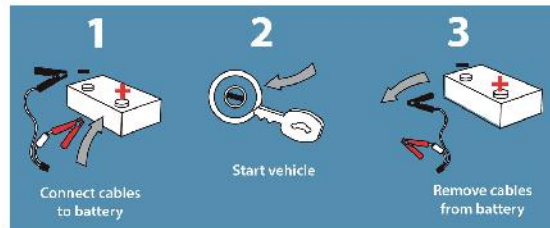

**Features**

- 400 amp Jump Start Port
- Up to 20 jump starts in one charge. One charge last for 6 months unused.
- 5v USB port for charging: cell phones, MP3 players, tablets, cameras, GPS units, PSPs & more.
- High power LED flashlight with 3 functions: flashlight, strobe, & Coast Guard approved S.O.S

**Color Codes**

PINK	FL-POD-X1PK
BLUE	FL-POD-X1BL
SILVER	FL-POD-X1SL
GOLD	FL-POD-X1GL
BLACK	FL-POD-X1BK

**Easy to Use**

**Product Parameters:**

- Size: 5.2 x 3 x 1 inches
- Weight: 8 oz
- Output: 5V 2A
- Input: 12V 1A
- Peak Current: 400A
- Full Charging Time: 3hrs
- Operating Temp: 0°C-60°C
- Battery Power: 26 Wh; 8000mh

**Included:**

- 12V DC Car Charger
- 100-240VAC Charger
- USB to 3-way Accessory Adapter: Apple 30 pin, Micro USB, & Mini USB
- Jumper Cables