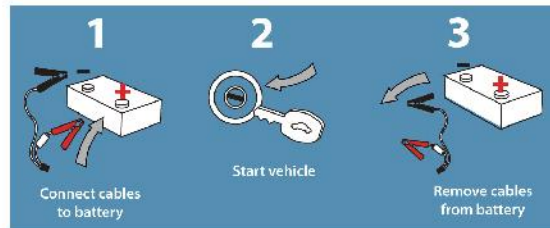

Features

- 400 amp Jump Start Port
- Up to 20 jump starts in one charge
- 5v USB port for charging: cell phones, MP3 players, tablets, cameras, GPS units, PSPs & more
- 19v output for charging laptops, and other electronics
- High power LED flashlight with 3 functions: flashlight, strobe, & Coast Guard approved S.O.S
- Charges our Night Sparrow and LED Safety Flares

Product Codes

BLACK	FL-POD-X4-BK
RED	FL-POD-X4-RD
CAMOUFLAGE	FL-POD-X4-CAMO

Easy to Use

Product Parameters:

Size: 6.3 x 3 x 1 inch
 Weight: 11lb
 Output: 5V 2A; 12V 10A;
 19V 3.5A
 Input: 12V 1A
 Full charging time: 3 hours
 Starting current: 200A
 Peak current: 400A
 Operating temperature:
 -20°C ~ 60°C
 Battery Power: 30 WH;
 10000mh

Included:

- 2 Adapter Cables
- 1 Home Charger
- 1 Car Charger
- 8 Cell Phone/tablet connectors
- 8 Notebook connectors
- 1 Jumper Cable w/ clamps